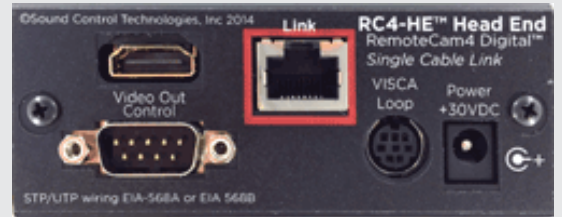

300' Camera Extension Features:

- SINGLE CAT5e OR CAT6
- CAMERA POWER
- DIGITAL VIDEO
- CAMERA CONTROL
- VISCA CONTROL LOOP
- WIRED & MODULATED IR

Kit Contents:

- RC4-HE Head-End Module
- RC4-CE Camera Module
- RCC-C001 Camera Cable 1' HDMI
- RCC-C002 Camera Cable 1' RJ45 to RJ45
- RCC-C003 Camera Cable 1' RJ11 to RJ11
- RCC-H001 Head-End Cable 3' HDMI
- RCC-H003 Head-End Cable 3' Control DB9F to DB9M
- RCC-H004 Head-End Cable 1' Visca Loop DB9F to 8Pin
- WPS-12 Power Supply

RemoteCam4™ RC4-PHD™

RC4-CE
Camera Module

RC4-HE
Head-End Module

Dimensions: RC4-HE - 3.75" w x 1.5" H x 3.625" D

RC4-CE - 2.5" w x .875" H x 3.6875" D

Codecs Supported:

- Cisco C20
- Cisco C40
- Cisco C60
- Cisco C90
- Cisco SX80