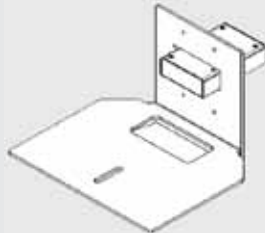

300' Camera Extension Features:

- SINGLE CAT5e OR CAT6
- CAMERA POWER
- DIGITAL VIDEO
- CAMERA CONTROL
- VISCA CONTROL LOOP
- WIRED & MODULATED IR

Kit Contents:

- RC4-HE Head-End Module
- RC4-CE Camera Module
- RCC-C001 Camera Cable 1' HDMI
- RCC-C002 Camera Cable 1' RJ45 to RJ45
- RCC-C003 Camera Cable 1' RJ11 to RJ11
- RCC-H001 Head-End Cable 3' HDMI
- RCC-H003 Head-End Cable 3' Control DB9F to DB9M
- RCC-H004 Head-End Cable 1' Visca Loop DB9F to 8Pin
- WPS-12 Power Supply

RemoteCam4™ RC4-PHD™

RC4-CE
Camera Module

RC4-HE
Head-End Module

Dimensions: RC4-HE - 3.75" w x 1.5" H x 3.625" D

RC4-CE - 2.5" w x .875" H x 3.6875" D

Codecs Supported:

- Cisco C20
- Cisco C40
- Cisco C60
- Cisco C90
- Cisco SX80

Cameras Supported:

- Cisco PHD 1080p60 12x
- Cisco PHD 1080p60 4xS1

ACCESSORIES

RCM-PH1 Wall Mount

RCR-PH1 In-Wall Box

RC-RK2 Rack Shelf