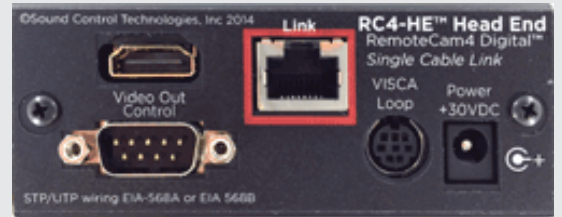

300' Camera Extension Features:

- SINGLE CAT5e OR CAT6
- CAMERA POWER
- DIGITAL VIDEO
- CAMERA CONTROL
- VISCA CONTROL LOOP
- WIRED & MODULATED IR

Kit Contents:

- RC4-HE Head-End Module
- RC4-CE Camera Module
- RCC-C001 Camera Cable 1' HDMI
- RCC-C008 Camera Cable 1' RJ45 to 8 Pin Mini-Din & Power Coax
- RCC-C006 Camera Cable 1' 8 RJ11 to Pin Mini-Din
- RCC-H001 Head-End Cable 3' HDMI
- RCC-H003 Head-End Cable 3' Control DB9F to DB9M
- RCC-H004 Head-End Cable 1' Visca Loop DB9F to 8Pin
- WPS-12 Power Supply

RemoteCam4™ RC4-P13™

RC4-CE
Camera Module

RC4-HE
Head-End Module

Dimensions: RC4-HE - 3.75" w x 1.5" H x 3.625" D

RC4-CE - - 2.5" w x .875" H x 3.6875" D

Codecs Supported:

Generic Controller

Cameras Supported: