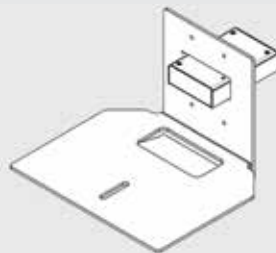

ACCESSORIES

RCM-PH1 Wall Mount