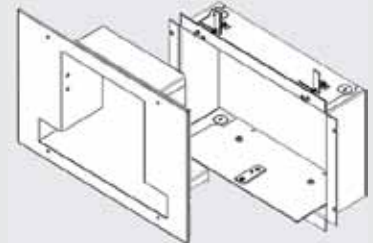

RemoteCam4™ RC4-SHD-3™

RC4-CE
Camera Module

RC4-HE
Head-End Module

Dimensions: **RC4-HE - 3.75" w x 1.5" H x 3.625" D**
 RC4-CE - 2.5" w x .875" H x 3.6875" D

Codecs Supported:

Generic HDMI & Control Device

Camera Supported:

Sony EVI-HD3/DVI
Sony EVI-HD7/DVI
Sony EVI-H100V/DVI

ACCESSORIES

RCM-SD2 & SD3 Wall Mount

RCR-SD2 & SD3 In-wall Box

RC-RK2 Rack Shelf