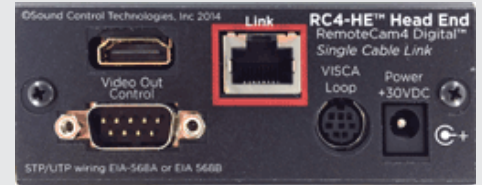

300' Camera Extension Features:

- SINGLE CAT5e OR CAT6
- CAMERA POWER
- DIGITAL VIDEO
- CAMERA CONTROL
- VISCA CONTROL LOOP
- WIRED & MODULATED IR

Kit Contents:

- RC4-HE Head-End Module
- RC4-CE Camera Module
- RCC-C004 Camera Cable 1' DVI to HDMI
- RCC-C005 Camera Cable 1' RJ45 to Sony 8 Pin Mini-Din
- RCC-H001 Head-End Cable 3' HDMI
- RCC-H013 Head-End Cable 3' Visca DB9 to 8Pin Mini-Din
- WPS-12 Power Supply

RemoteCam4™ RC4-SHD-3™

RC4-CE
Camera Module

RC4-HE
Head-End Module

Dimensions: **RC4-HE - 3.75" w x 1.5" H x 3.625" D**
 RC4-CE - 2.5" w x .875" H x 3.6875" D

Codecs Supported:

Generic HDMI & Control Device