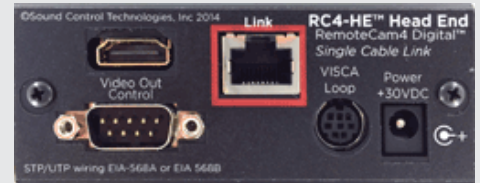

### 300' Camera Extension Features:

- SINGLE CAT5e OR CAT6
- CAMERA POWER
- DIGITAL VIDEO
- CAMERA CONTROL
- VISCA CONTROL LOOP
- WIRED & MODULATED IR

### Kit Contents:

- RC4-HE Head-End Module
- RC4-CE Camera Module
- RCC-C004 Camera Cable 1' DVI to HDMI
- RCC-C005 Camera Cable 1' RJ45 to Sony 8 Pin Mini-Din
- RCC-C006 Camera Cable 1' Visca 8 Pin Mini-Din to RJ11
- RCC-H001 Head-End Cable 3' HDMI
- RCC-H013 Head-End Cable 3' Control DB9F to DB9F
- RCC-H004 Head-End Cable 1' Visca Loop DB9F to 8Pin
- RCC-H003 Head-End Cable 3' DB9 to 8Pin Visca Cable *Purchased Separately*
- WPS-12 Power Supply

## RemoteCam4™ RC4-SHD™

**RC4-CE  
Camera Module**

**RC4-HE  
Head-End Module**

**Dimensions:**      **RC4-HE - 3.75" w x 1.5" H x 3.625" D**  
                                  **RC4-CE - 2.5" w x .875" H x 3.6875" D**