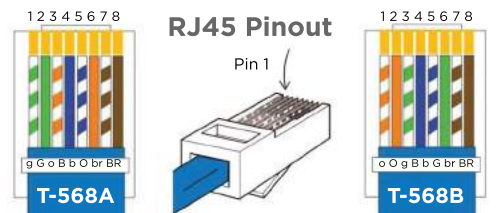

**Panasonic AW-UE150 Camera**  
The RC7-P15™ supports resolutions up to 1080p60/4K30

- RCC-C001**  
1' HDMI Cable
- RCC-C002**  
1' UTP Cable
- PPC-019**  
1' Power Cable

**LINK Cable Specs**  
Integrator-Supplied CAT6 STP Cable  
EIA568A or EIA568B (Min. 30' to 300' Max)

**LINK Cable**  
Power, Control & Video

**WPS-48 48VDC**  
100-240V~47-63Hz  
Power Supply

- RCC-H016**  
3' UTP Cable
- RCC-H001**  
3' HDMI Cable  
(HDMI to DVI Adaptor not included)

**Module Dimensions**  
RC7-CE™: 1.625"H x 6.625"W x 4.625"D  
RC7-HE™: 1.625"H x 8.875"W x 4.625"D