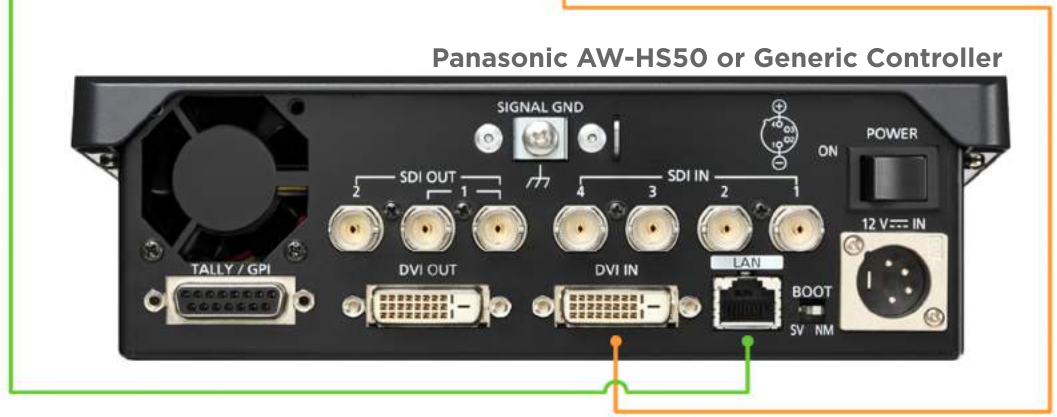

**Panasonic AW-UE150 Camera**  
The RC7-P15™ supports resolutions up to 1080p60/4K30

- RCC-C001**  
1' HDMI Cable
- RCC-C002**  
1' UTP Cable
- PPC-019**  
1' Power Cable

**LINK Cable Specs**  
Integrator-Supplied CAT6 STP Cable  
EIA568A or EIA568B (Min. 30' to 300' Max)

**LINK Cable**  
Power, Control & Video

**WPS-48 48VDC**  
100-240V~47-63Hz  
Power Supply

- RCC-H016**  
3' UTP Cable
- RCC-H001**  
3' HDMI Cable  
(HDMI to DVI Adaptor not included)

**Module Dimensions**  
RC7-CE™: 1.625"H x 6.625"W x 4.625"D  
RC7-HE™: 1.625"H x 8.875"W x 4.625"D