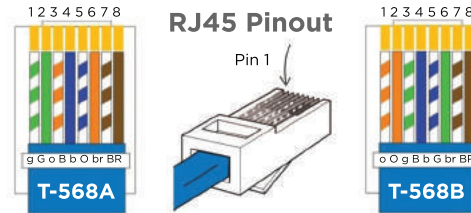

Poly EagleEye Cube HDCI & EagleEye Acoustic Camera

RCC-C038

- 60-Pin Female to
- RJ45 Camera Control
- HDMI Video Input
- 3.5mm Male Stereo Audio*

Poly HDCI Cable

LINK Cable Specs

Integrator-Supplied CAT5e/CAT6 UTP Cable EIA568A or EIA568B (Min. 30' to 300' Max)

WPS-12 30VDC
100-240V 47-63Hz
Power Supply

LINK Cable

Power, Control & Video

*The integrator is responsible for establishing an audio connection back to the codec.

RCC-H038

- 60-Pin Male to
- Camera Control w/IR
- HDMI Video Input
- 3.5mm Male Stereo Audio*

*The integrator is responsible for establishing an audio connection from the camera.

Poly RPG300, RPG500 & RPG700

Module Dimensions

RC4-CE™: 2.5" W x 0.875"H x 3.6875"D

RC4-HE™: 3.75"W x 1.5"H x 3.625"D