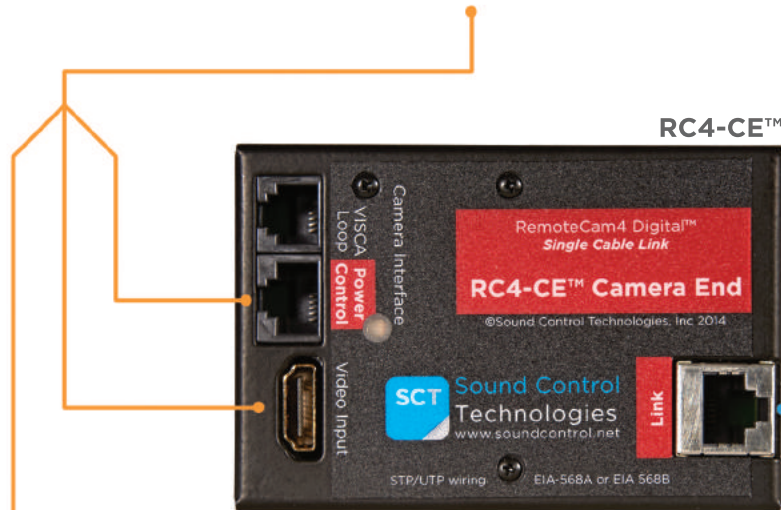

Poly EagleEye Cube HDCI & EagleEye Acoustic Camera

RCC-C038

- 60-Pin Female to
- RJ45 Camera Control
- HDMI Video Input
- 3.5mm Male Stereo Audio*

Poly HDCI Cable

LINK Cable Specs

Integrator-Supplied CAT5e/CAT6 UTP Cable EIA568A or EIA568B (Min. 30' to 300' Max)

WPS-12 30VDC
100-240V 47-63Hz
Power Supply

LINK Cable

Power, Control & Video

*The integrator is responsible for establishing an audio connection back to the codec.

RCC-H038

- 60-Pin Male to
- Camera Control w/IR
- HDMI Video Input
- 3.5mm Male Stereo Audio*

*The integrator is responsible for establishing an audio connection from the camera.

Poly RPG300, RPG500 & RPG700

Module Dimensions

RC4-CE™: 2.5" W x 0.875"H x 3.6875"D

RC4-HE™: 3.75"W x 1.5"H x 3.625"D