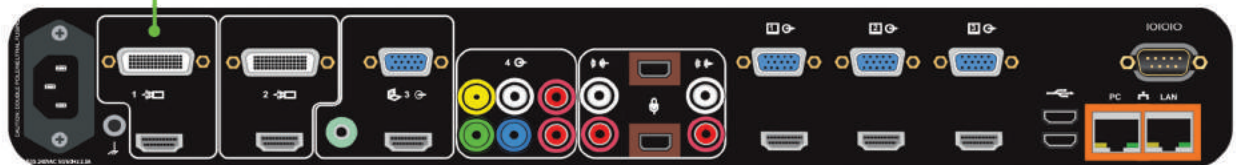

Poly EagleEye Cube HDCI & EagleEye Acoustic Camera

RCC-C038

- 60-Pin Female to
- RJ45 Camera Control
- HDMI Video Input
- 3.5mm Male Stereo Audio*

Poly HDCI Cable

LINK Cable Specs

Integrator-Supplied CAT5e/CAT6 UTP Cable EIA568A or EIA568B (Min. 30' to 300' Max)

WPS-12 30VDC
100-240V 47-63Hz
Power Supply

LINK Cable

Power, Control & Video

*The integrator is responsible for establishing an audio connection back to the codec.

RCC-H038

- 60-Pin Male to
- Camera Control w/IR
- HDMI Video Input
- 3.5mm Male Stereo Audio*

*The integrator is responsible for establishing an audio connection from the camera.

Poly RPG300, RPG500 & RPG700

Module Dimensions

RC4-CE™: 2.5" W x 0.875"H x 3.6875"D

RC4-HE™: 3.75"W x 1.5"H x 3.625"D