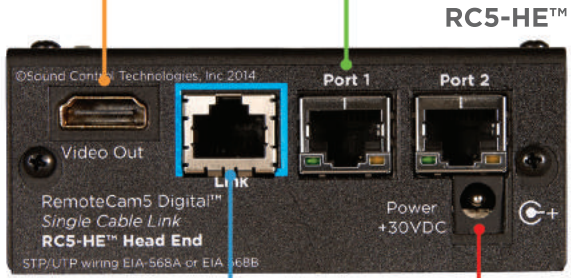

**RC5-SRG™ for Cisco Codec Plus Application Guide**

Cisco Codec Plus, Codec Pro & SX80 Codecs

Sony SRG-120DH, SRG-300H & SRG-360SHE

**RCC-H001**  
3' HDMI Video Cable

**RCC-H016**  
1' RJ45 to RJ45 UTP Control Cable

**RCC-C002**  
3' RJ45 to RJ45 UTP Control Cable

**PPC-004**  
1' Power Cable

**RCC-C001**  
3' HDMI to HDMI Video Cable

**WPS-12 30VDC**  
100-240V 47-63Hz Power Supply

RC5-CE™

**LINK Cable**  
Power, Control & Video

**LINK Cable Specs**

Integrator-Supplied CAT5e/CAT6 UTP Cable EIA568A or EIA568B (Min. 30' to 300' Max)

**Module Dimensions**  
**RC5-CE™** Dim: 2.5"W x 0.875"H x 3.6875"D  
**RC5-HE™** Dim: 3.75"W x 1.5"H x 3.625"D