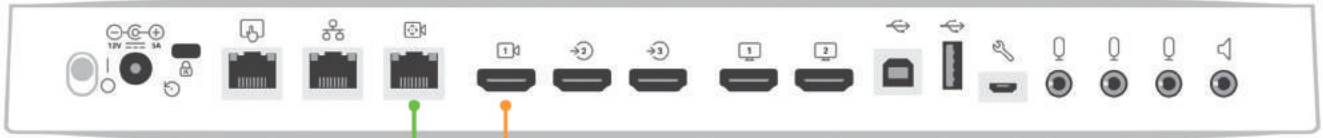

**RC5-SRG™ for Cisco Codec Plus Application Guide**

Cisco Codec Plus, Codec Pro & SX80 Codecs

Sony SRG-120DH, SRG-300H & SRG-360SHE

**RCC-H001**  
3' HDMI Video Cable

**RCC-H016**  
1' RJ45 to RJ45 UTP Control Cable

**RCC-C002**  
3' RJ45 to RJ45 UTP Control Cable

**PPC-004**  
1' Power Cable

**RCC-C001**  
3' HDMI to HDMI Video Cable

**WPS-12 30VDC**  
100-240V 47-63Hz Power Supply

RC5-CE™

**LINK Cable**  
Power, Control & Video

**LINK Cable Specs**

Integrator-Supplied CAT5e/CAT6 UTP Cable EIA568A or EIA568B (Min. 30' to 300' Max)

**Module Dimensions**  
**RC5-CE™** Dim: 2.5"W x 0.875"H x 3.6875"D  
**RC5-HE™** Dim: 3.75"W x 1.5"H x 3.625"D