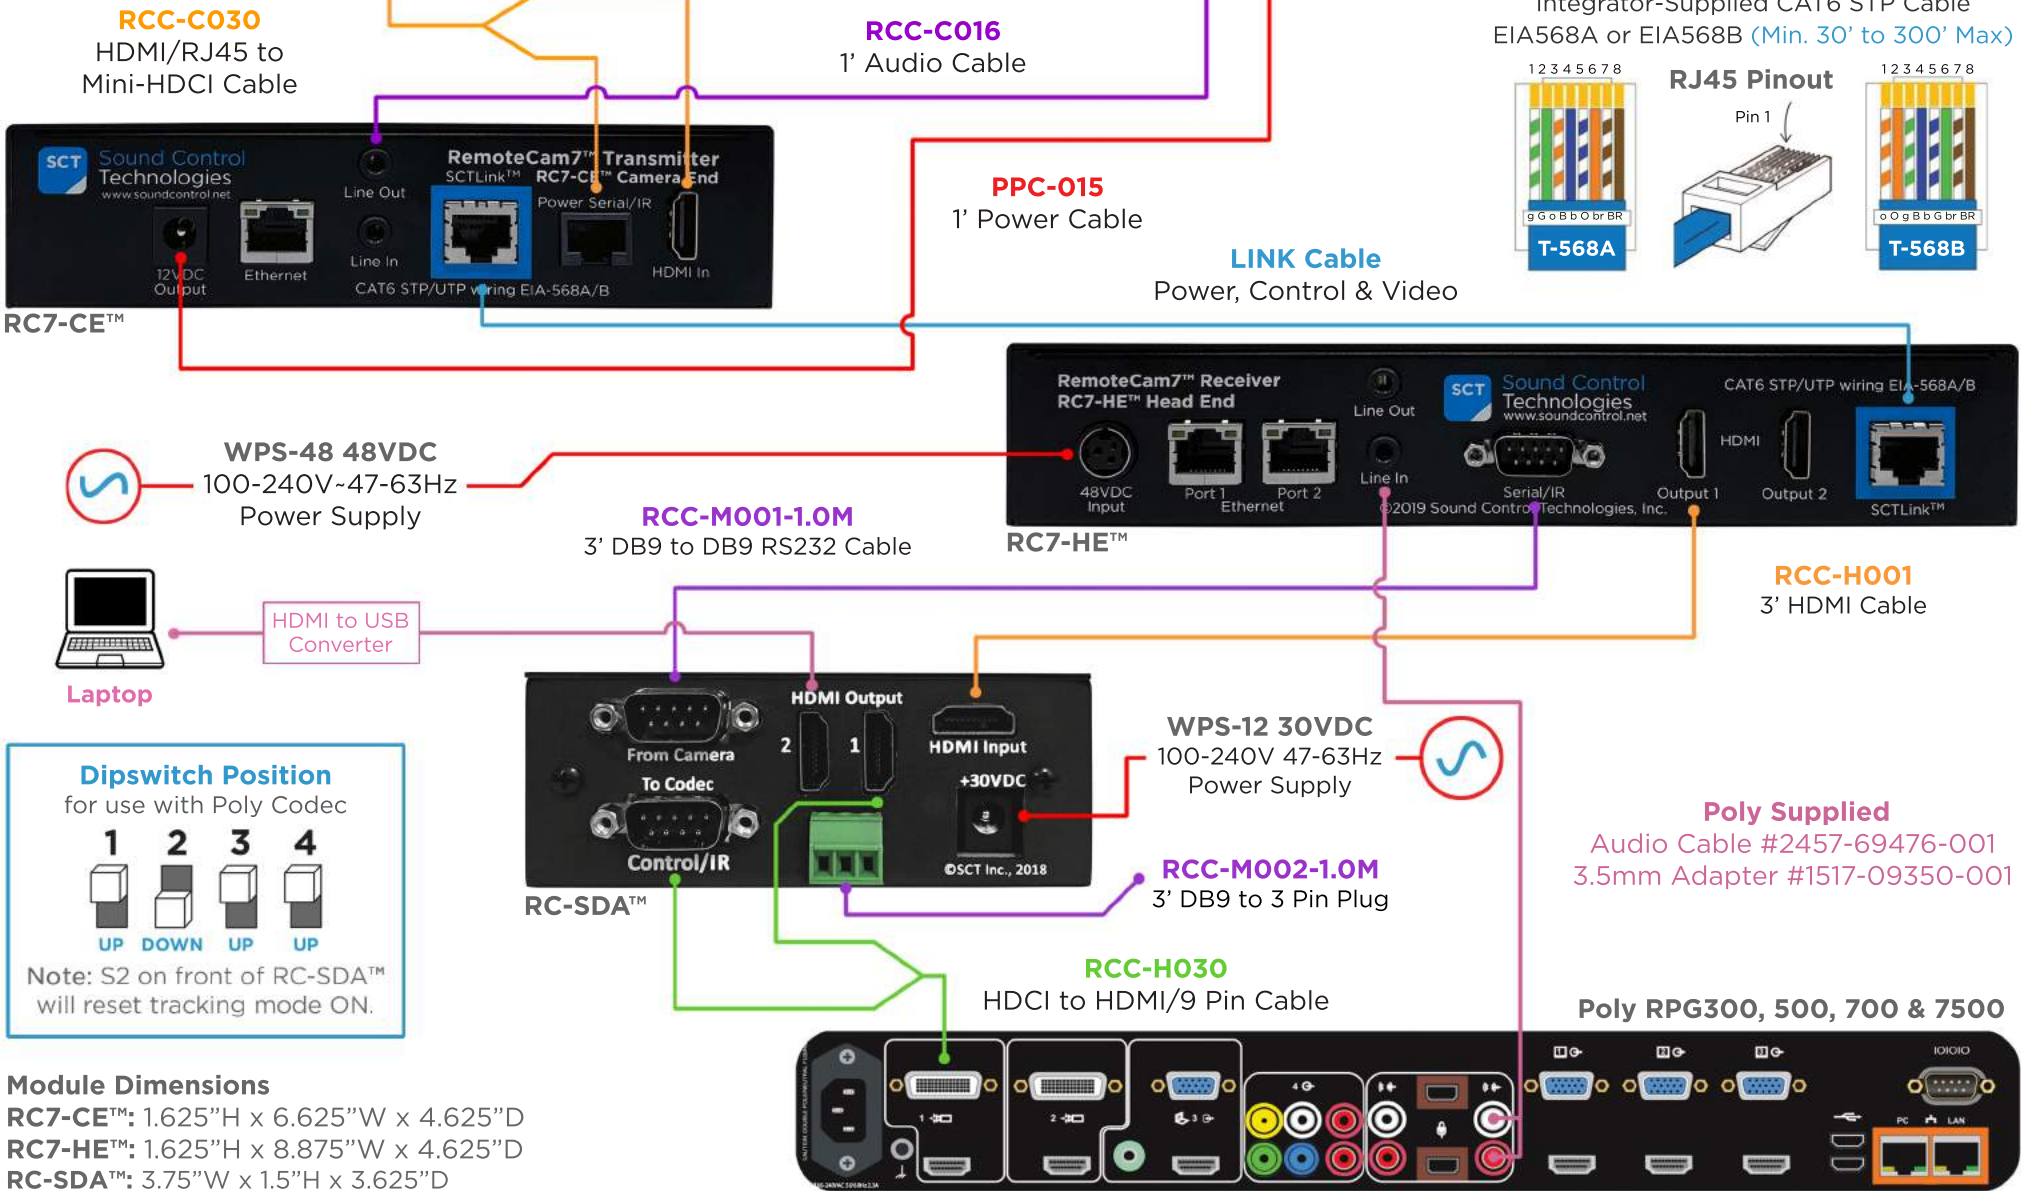

**Important:** Due to the power demands of Poly's Director II, it is best practice to utilize SCT's provided **RC-RKL™** rack shelf to facilitate ventilation.

**Poly Supplied**  
Audio Cable #2457-69476-001  
3.5mm Adapter #1517-09350-001

**Poly RPG300, 500, 700 & 7500**