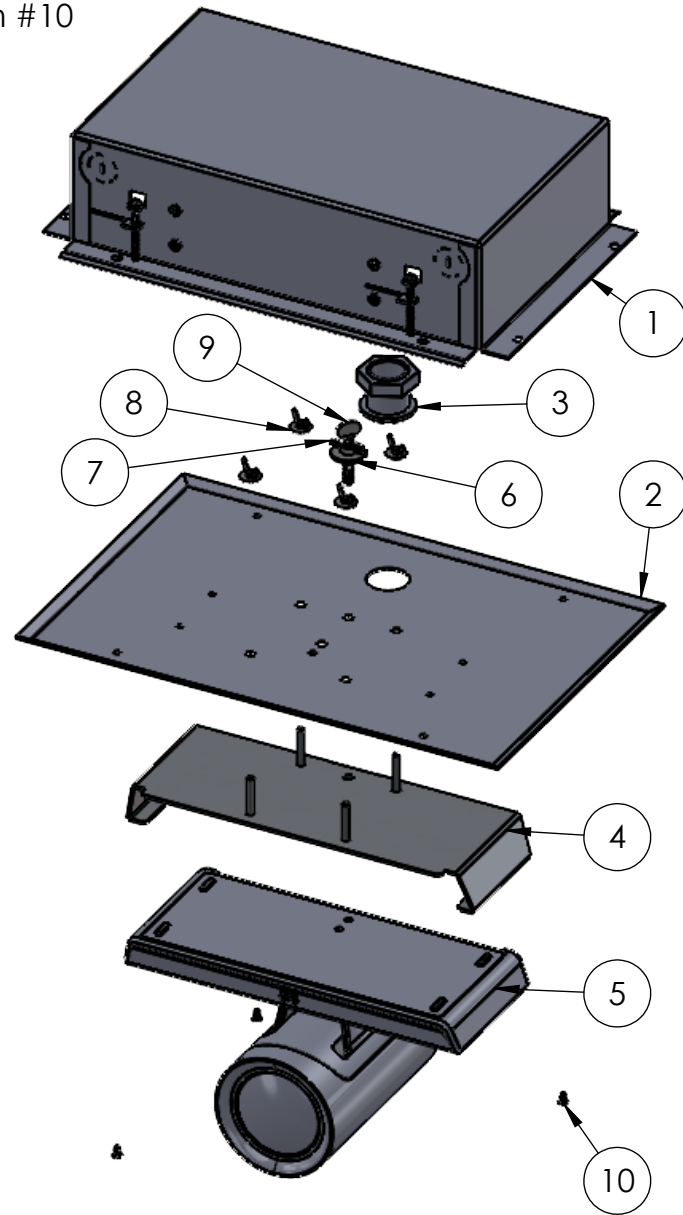

ITEM NO.	DESCRIPTION	QTY.
1	Ceiling BOX	1
2	CEILING SHEETROCK COVER	1
3	Ceiling Grommet	1
4	Ceiling Cam Mt Plate P60	1
5	CiscoTelePresence_Precision60Camera	1
6	1/4" Flat Washer	1
7	Wing Nut 1/4"-20	1
8	Flange Wing Nut, 10-32	4
9	Thumb Screw 1/4"-20x1-1/2"	1
10	PHPMS 6-32 X 1/4"	4

- 1- Install Ceiling Box
- 2- Install Item #3 into Item #2
- 3- Mount Item #4 to Item #2 using (4) Item #8
- 4- Place Camera Item #5 into Item #4 and fasten in place using items #6,7,9
- 5- Feed Wiring thru Item #3
- 6- Mount Assembly to Box using (4) Item #10

SIZE <b>B</b>	DWG. NO. ECN-1068-EE01-CSR-CP60Web	REV
NAME	G.E.G.	DATE 6/4/2020
		SHEET 1 OF 1