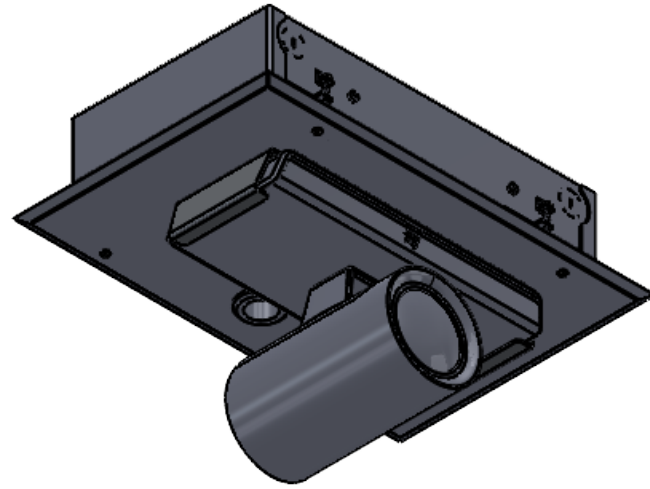

ITEM NO.	DESCRIPTION	QTY.
1	Ceiling BOX	1
2	CEILING SHEETROCK COVER	1
3	Ceiling Grommet	1
4	Ceiling Cam Mt Plate P60	1
5	CiscoTelePresence_Precision60Camera	1
6	1/4" Flat Washer	1
7	Wing Nut 1/4"-20	1
8	Flange Wing Nut, 10-32	4
9	Thumb Screw 1/4"-20x1-1/2"	1
10	PHPMS 6-32 X 1/4"	4

- 1- Install Ceiling Box
- 2- Install Item #3 into Item #2
- 3- Mount Item #4 to Item #2 using (4) Item #8
- 4- Place Camera Item #5 into Item #4 and fasten in place using items #6,7,9
- 5- Feed Wiring thru Item #3
- 6- Mount Assembly to Box using (4) Item #10