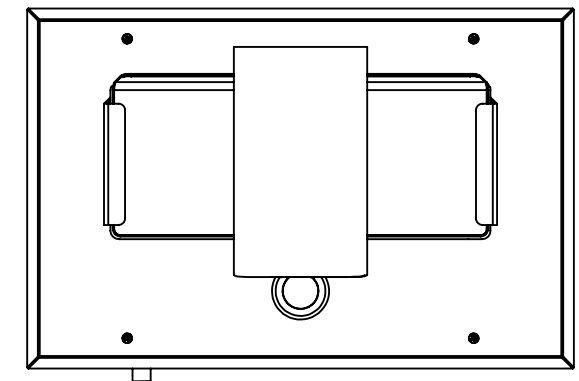

ITEM NO.	DESCRIPTION	QTY.
1	Ceiling BOX	1
2	CEILING SHEETROCK COVER	1
3	Ceiling Grommet	1
4	Ceiling Cam Mt Plate P60	1
5	CiscoTelePresence_Precision60Camera	1
6	1/4" Flat Washer	1
7	Wing Nut 1/4"-20	1
8	Flange Wing Nut, 10-32	4
9	Thumb Screw 1/4"-20x1-1/2"	1
10	PHPMS 6-32 X 1/4"	4

- 1- Install Ceiling Box
- 2- Install Item #3 into Item #2
- 3- Mount Item #4 to Item #2 using (4) Item #8
- 4- Place Camera Item #5 into Item #4 and fasten in place using items #6,7,9
- 5- Feed Wiring thru Item #3
- 6- Mount Assembly to Box using (4) Item #10

SIZE <b>B</b>	DWG. NO. ECN-1068-EE01-CSR-CP60Web	REV
NAME	G.E.G.	DATE 6/4/2020
		SHEET 1 OF 1