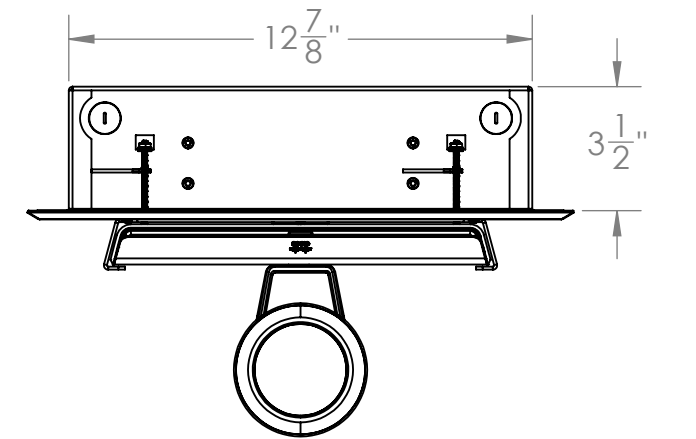

ITEM NO.	DESCRIPTION	QTY.
1	Ceiling BOX	1
2	CEILING SHEETROCK COVER	1
3	Ceiling Grommet	1
4	Ceiling Cam Mt Plate P60	1
5	CiscoTelePresence_Precision60Camera	1
6	1/4" Flat Washer	1
7	Wing Nut 1/4"-20	1
8	Flange Wing Nut, 10-32	4
9	Thumb Screw 1/4"-20x1-1/2"	1
10	PHPMS 6-32 X 1/4"	4

- 1- Install Ceiling Box
- 2- Install Item #3 into Item #2
- 3- Mount Item #4 to Item #2 using (4) Item #8
- 4- Place Camera Item #5 into Item #4 and fasten in place using items #6,7,9
- 5- Feed Wiring thru Item #3
- 6- Mount Assembly to Box using (4) Item #10

SIZE <b>B</b>	DWG. NO. ECN-1068-EE01-CSR-CP60Web	REV
NAME	G.E.G.	DATE 6/4/2020
		SHEET 1 OF 1