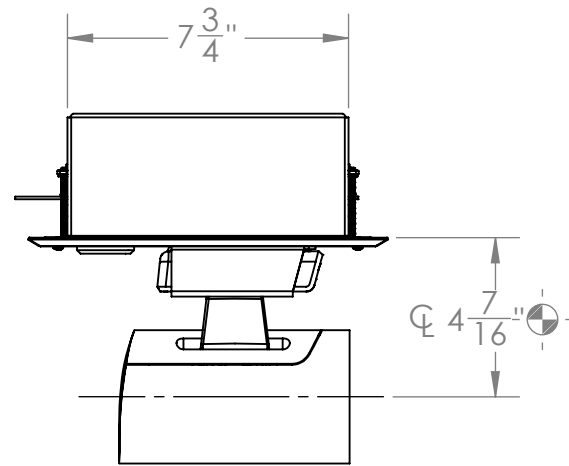

ITEM NO.	DESCRIPTION	QTY.
1	Ceiling BOX	1
2	CEILING SHEETROCK COVER	1
3	Ceiling Grommet	1
4	Ceiling Cam Mt Plate P60	1
5	CiscoTelePresence_Precision60Camera	1
6	1/4" Flat Washer	1
7	Wing Nut 1/4"-20	1
8	Flange Wing Nut, 10-32	4
9	Thumb Screw 1/4"-20x1-1/2"	1
10	PHPMS 6-32 X 1/4"	4

- 1- Install Ceiling Box
- 2- Install Item #3 into Item #2
- 3- Mount Item #4 to Item #2 using (4) Item #8
- 4- Place Camera Item #5 into Item #4 and fasten in place using items #6,7,9
- 5- Feed Wiring thru Item #3
- 6- Mount Assembly to Box using (4) Item #10

SIZE <b>B</b>	DWG. NO. ECN-1068-EE01-CSR-CP60Web	REV
NAME	G.E.G.	DATE 6/4/2020
		SHEET 1 OF 1