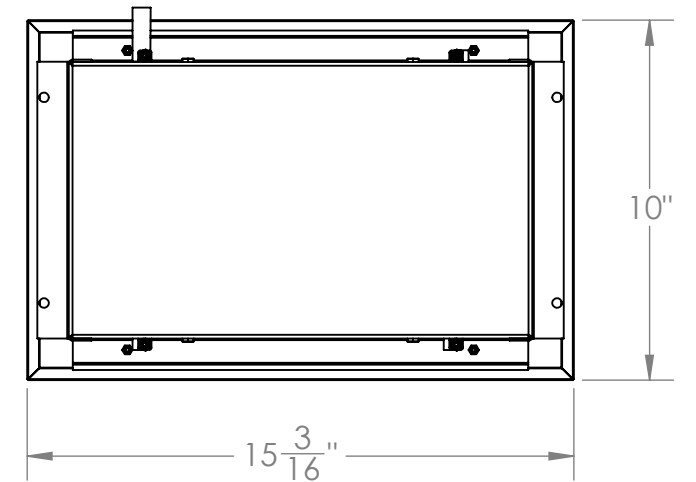

ITEM NO.	DESCRIPTION	QTY.
1	Ceiling BOX	1
2	CEILING SHEETROCK COVER	1
3	Ceiling Grommet	1
4	Ceiling Cam Mt Plate P60	1
5	CiscoTelePresence_Precision60Camera	1
6	1/4" Flat Washer	1
7	Wing Nut 1/4"-20	1
8	Flange Wing Nut, 10-32	4
9	Thumb Screw 1/4"-20x1-1/2"	1
10	PHPMS 6-32 X 1/4"	4

- 1- Install Ceiling Box
- 2- Install Item #3 into Item #2
- 3- Mount Item #4 to Item #2 using (4) Item #8
- 4- Place Camera Item #5 into Item #4 and fasten in place using items #6,7,9
- 5- Feed Wiring thru Item #3
- 6- Mount Assembly to Box using (4) Item #10

SIZE <b>B</b>	DWG. NO. ECN-1068-EE01-CSR-CP60Web	REV
NAME	G.E.G.	DATE 6/4/2020
		SHEET 1 OF 1