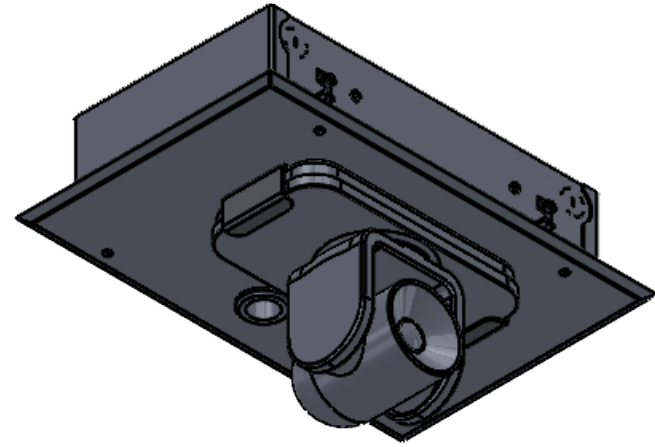

ITEM NO.	DESCRIPTION	QTY.
1	Ceiling BOX	1
2	PHPMS 6-32 X 1/4"	4
3	CEILING SHEETROCK COVER	1
4	Ceiling Grommet	1
5	Ceiling Cam Mt Plate EE IV	1
6	POLYCOM EE-IV	1
7	Flange Wing Nut, 10-32	4
8	PHPMS M3x10mm x .5mm pitch	4

- 1- Install Ceiling Box
- 2- Install Item #4 into Item #3
- 3- Mount Item #5 to Item #3 using (4) Item #7
- 4- Place Camera Item #6 into Item #5 and fasten in place using (4) items #8
- 5- Feed Wiring thru Item #3
- 6- Mount Assembly to Box using (4) Item #2