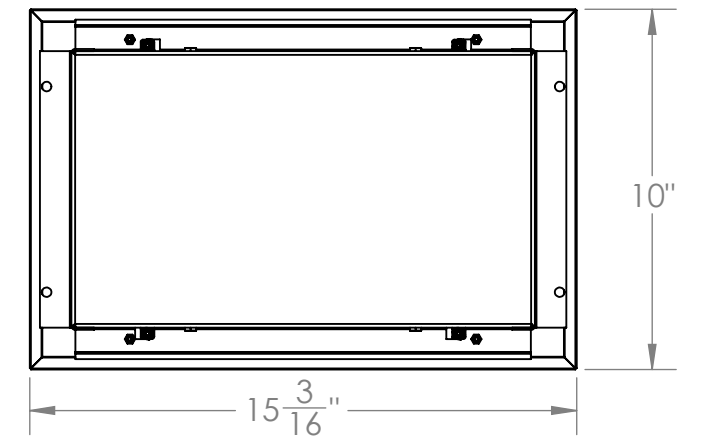

SCT Sound Control Technologies
22 South Smith Street
Norwalk, CT 06855
(203) 854-5701
www.soundcontrol.net

TITLE: **EE-IV CEILING Mount Sheetrock**

PROPRIETARY AND CONFIDENTIAL
THE INFORMATION CONTAINED IN THIS DRAWING IS THE SOLE PROPERTY OF Sound Control Tech. ANY REPRODUCTION IN PART OR AS A WHOLE WITHOUT THE WRITTEN PERMISSION OF Sound Control Tech IS PROHIBITED.

SIZE	DWG. NO.	REV
B	ECN-1068-EE01-CSR-PEE4Web