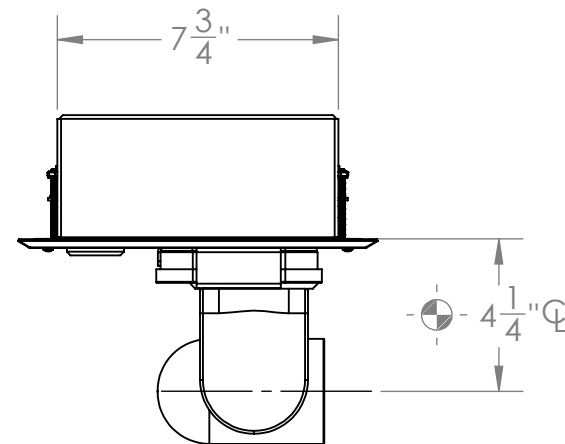

ITEM NO.	DESCRIPTION	QTY.
1	Ceiling BOX	1
2	PHPMS 6-32 X 1/4"	4
3	CEILING SHEETROCK COVER	1
4	Ceiling Grommet	1
5	Ceiling Cam Mt Plate EE IV	1
6	POLYCOM EE-IV	1
7	Flange Wing Nut, 10-32	4
8	PHPMS M3x10mm x .5mm pitch	4

- 1- Install Ceiling Box
- 2- Install Item #4 into Item #3
- 3- Mount Item #5 to Item #3 using (4) Item #7
- 4- Place Camera Item #6 into Item #5 and fasten in place using (4) items #8
- 5- Feed Wiring thru Item #3
- 6- Mount Assembly to Box using (4) Item #2

SIZE	DWG. NO.	REV
B	ECN-1068-EE01-CSR-PEE4Web	