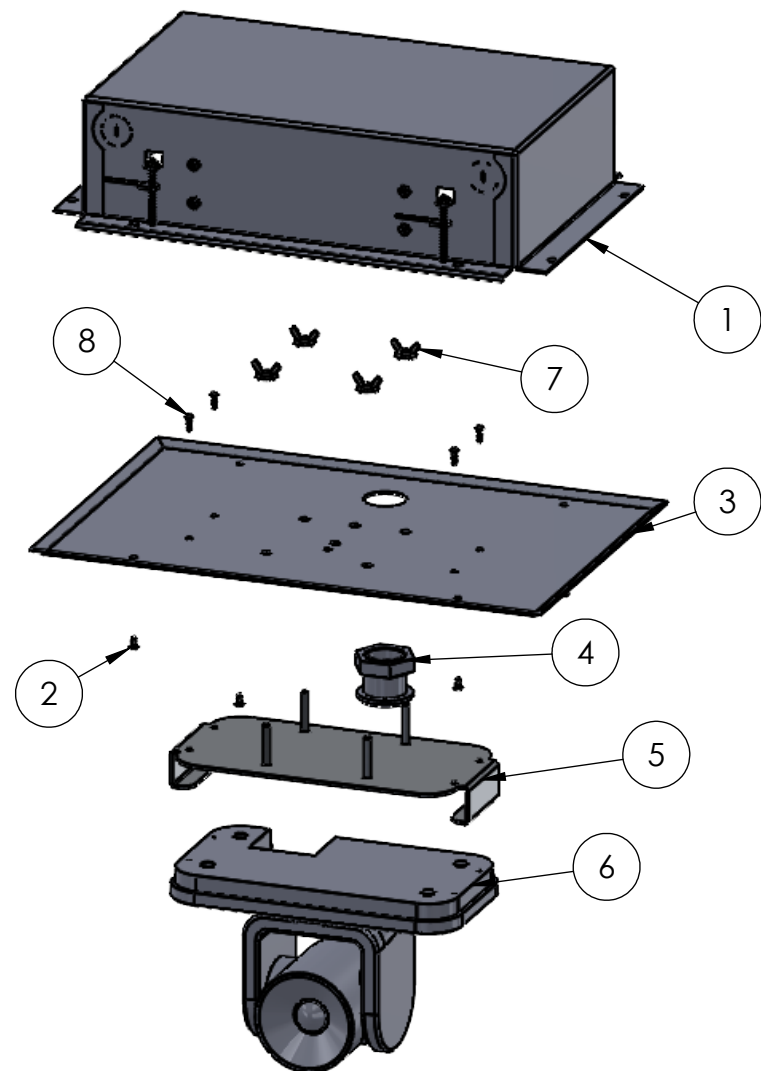

ITEM NO.	DESCRIPTION	QTY.
1	Ceiling BOX	1
2	PHPMS 6-32 X 1/4"	4
3	CEILING SHEETROCK COVER	1
4	Ceiling Grommet	1
5	Ceiling Cam Mt Plate EE IV	1
6	POLYCOM EE-IV	1
7	Flange Wing Nut, 10-32	4
8	PHPMS M3x10mm x .5mm pitch	4

- 1- Install Ceiling Box
- 2- Install Item #4 into Item #3
- 3- Mount Item #5 to Item #3 using (4) Item #7
- 4- Place Camera Item #6 into Item #5 and fasten in place using (4) items #8
- 5- Feed Wiring thru Item #3
- 6- Mount Assembly to Box using (4) Item #2

SIZE	DWG. NO.	REV
B	ECN-1068-EE01-CSR-PEE4Web	