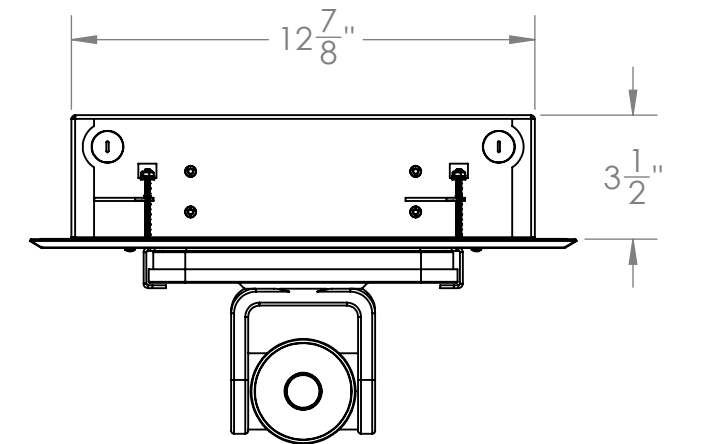

ITEM NO.	DESCRIPTION	QTY.
1	Ceiling BOX	1
2	PHPMS 6-32 X 1/4"	4
3	CEILING SHEETROCK COVER	1
4	Ceiling Grommet	1
5	Ceiling Cam Mt Plate EE IV	1
6	POLYCOM EE-IV	1
7	Flange Wing Nut, 10-32	4
8	PHPMS M3x10mm x .5mm pitch	4

- 1- Install Ceiling Box
- 2- Install Item #4 into Item #3
- 3- Mount Item #5 to Item #3 using (4) Item #7
- 4- Place Camera Item #6 into Item #5 and fasten in place using (4) items #8
- 5- Feed Wiring thru Item #3
- 6- Mount Assembly to Box using (4) Item #2

SIZE	DWG. NO.	REV
B	ECN-1068-EE01-CSR-PEE4Web	