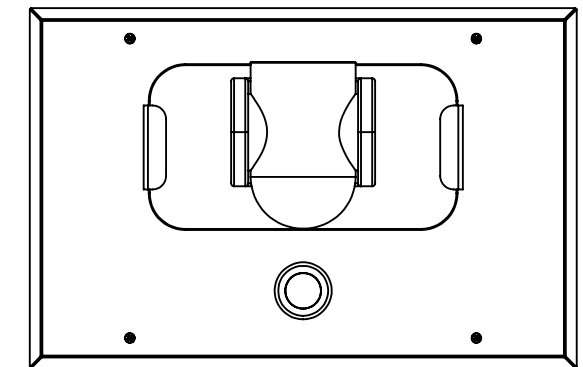

ITEM NO.	DESCRIPTION	QTY.
1	Ceiling BOX	1
2	PHPMS 6-32 X 1/4"	4
3	CEILING SHEETROCK COVER	1
4	Ceiling Grommet	1
5	Ceiling Cam Mt Plate EE IV	1
6	POLYCOM EE-IV	1
7	Flange Wing Nut, 10-32	4
8	PHPMS M3x10mm x .5mm pitch	4

- 1- Install Ceiling Box
- 2- Install Item #4 into Item #3
- 3- Mount Item #5 to Item #3 using (4) Item #7
- 4- Place Camera Item #6 into Item #5 and fasten in place using (4) items #8
- 5- Feed Wiring thru Item #3
- 6- Mount Assembly to Box using (4) Item #2

SIZE	DWG. NO.	REV
B	ECN-1068-EE01-CSR-PEE4Web	