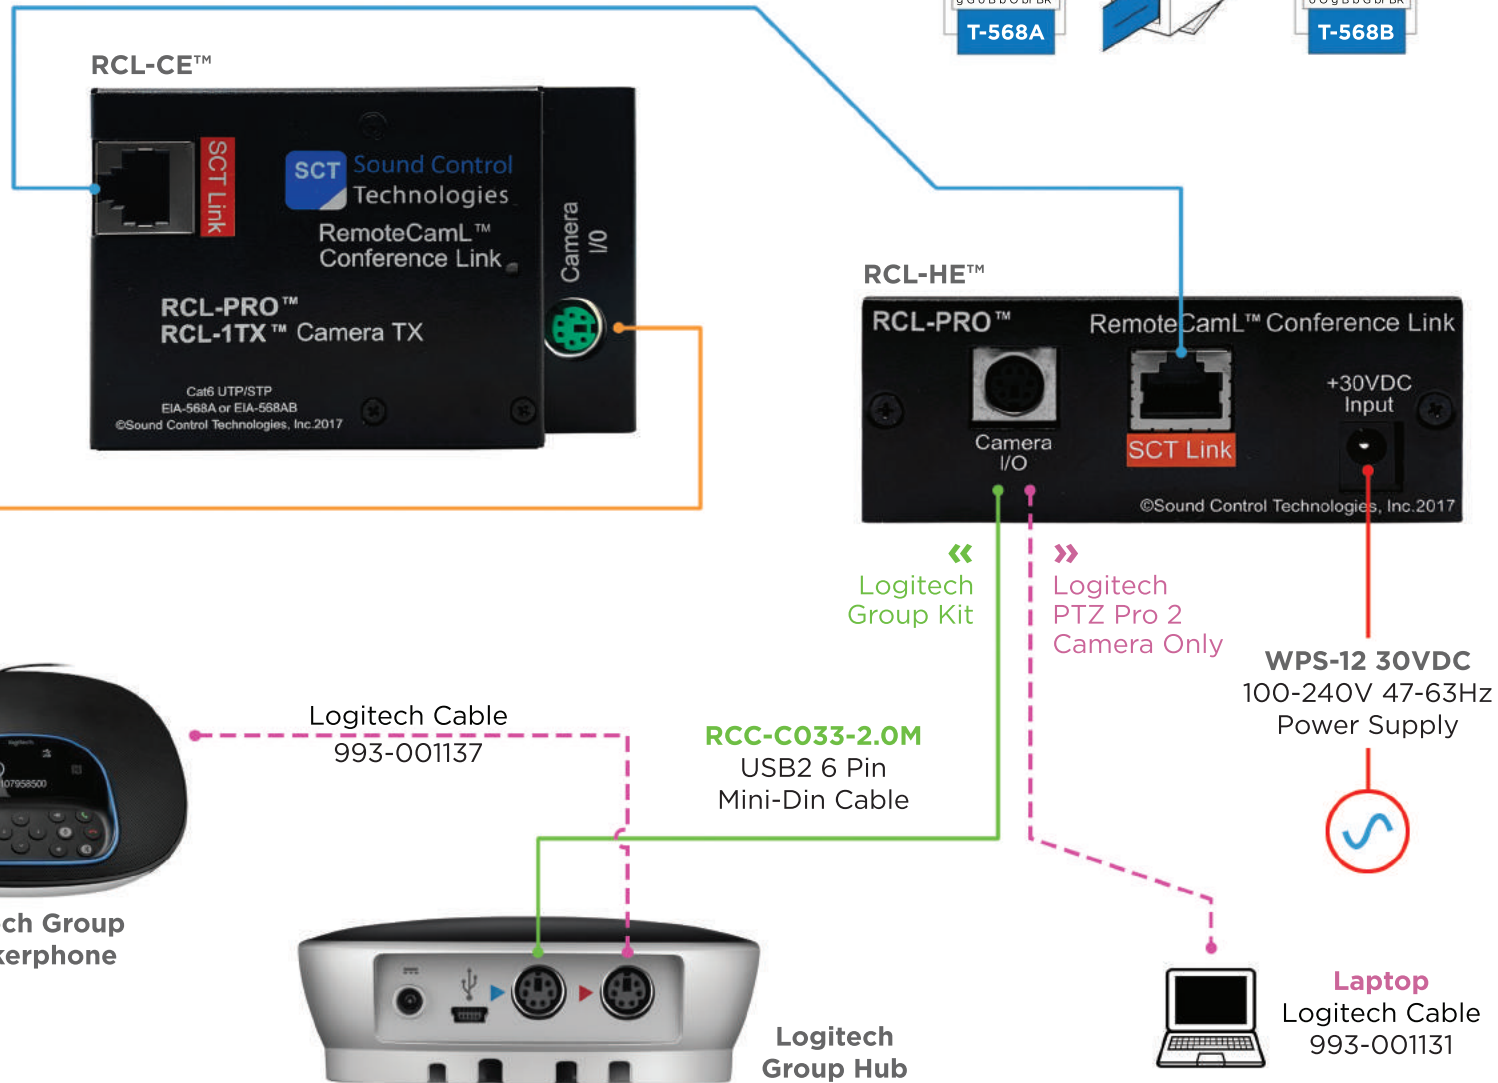

Logitech PTZ PRO 2 & Group Kit

RCC-C033-0.3M
USB2 6 Pin Mini-Din Cable

Laptop
Logitech Cable 993-001131

Logitech Group Speakerphone

Module Dimensions
RCL-CE™: 2.5"W x 0.875"H x 3.6875"D
RCL-HE™: 3.75"W x 1.5"H x 3.625"D

SCTLink™ Cable

Power, Control & Video

The **SCTLink™** cable must always be a single, point-to-point CAT cable with no couplers or interconnections.

SCTLink™ Cable Specs

Integrator-Supplied CAT5e/CAT6 STP/UTP Cable
EIA568A/EIA568B (10m-100m min/max Length)

« Logitech Group Kit

» Logitech PTZ Pro 2 Camera Only

WPS-12 30VDC
100-240V 47-63Hz
Power Supply

Laptop
Logitech Cable 993-001131