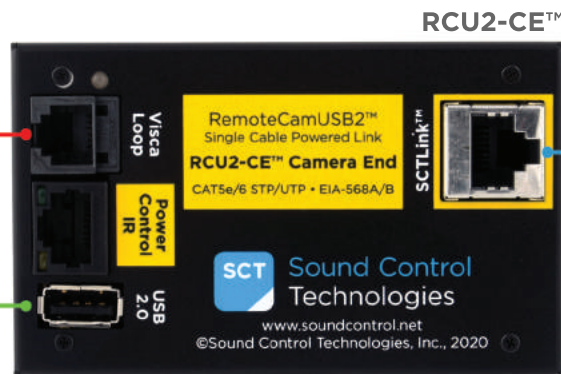

Logitech Rally Camera

Laptop

WPS-12 30VDC
100-240V 47-63Hz
Power Supply

Logitech POE Injector Module

PPC-019-0.3M
RJ11 (RCU2-CE™) to
4mm Power Barrel (Logitech Injector)

RCC-M005-0.3M
USB-A (RCU2-CE™) to
USB-C (Logitech Injector)

RCC-M004-1.0M
USB-B (RCU2-HE™) to
USB-A (Computer)

SCTLink™ Cable
Power, Control & Video
The **SCTLink™** cable must always be a single, point-to-point CAT cable with no couplers or interconnections.

SCTLink™ Cable Specs
Integrator-Supplied CAT5e/CAT6 STP/UTP Cable
EIA568A or EIA568B (10m-100m min/max Length)

Module Dimensions

RCU2-CE™: 2.264" W x 0.789"H x 3.725"D

RCU2-HE™: 3.8"W x 1.5"H x 3.814"D