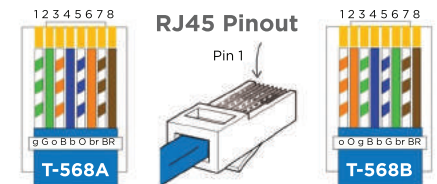

Logitech Rally Camera

Laptop

WPS-12 30VDC
100-240V 47-63Hz
Power Supply

Logitech POE Injector Module

PPC-019-0.3M
RJ11 (RCU2-CE™) to
4mm Power Barrel (Logitech Injector)

RCC-M005-0.3M
USB-A (RCU2-CE™) to
USB-C (Logitech Injector)

RCC-M004-1.0M
USB-B (RCU2-HE™) to
USB-A (Computer)

SCTLink™ Cable
Power, Control & Video
The **SCTLink™** cable must always be a single, point-to-point CAT cable with no couplers or interconnections.

SCTLink™ Cable Specs
Integrator-Supplied CAT5e/CAT6 STP/UTP Cable
EIA568A or EIA568B (10m-100m min/max Length)

Module Dimensions

RCU2-CE™: 2.264" W x 0.789"H x 3.725"D

RCU2-HE™: 3.8"W x 1.5"H x 3.814"D