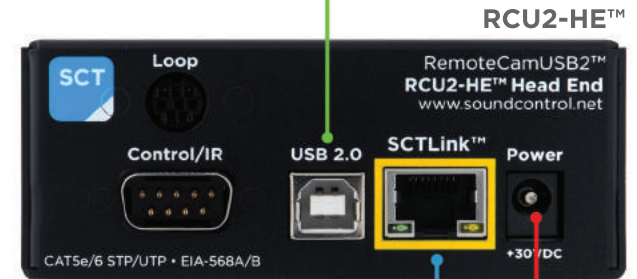

Logitech Rally Camera

Laptop

WPS-12 30VDC
100-240V 47-63Hz
Power Supply

Logitech POE Injector Module

PPC-019-0.3M
RJ11 (RCU2-CE™) to
4mm Power Barrel (Logitech Injector)

RCC-M005-0.3M
USB-A (RCU2-CE™) to
USB-C (Logitech Injector)

RCC-M004-1.0M
USB-B (RCU2-HE™) to
USB-A (Computer)

SCTLink™ Cable
Power, Control & Video
The **SCTLink™** cable must always be a single, point-to-point CAT cable with no couplers or interconnections.

SCTLink™ Cable Specs
Integrator-Supplied CAT5e/CAT6 STP/UTP Cable
EIA568A or EIA568B (10m-100m min/max Length)

Module Dimensions

RCU2-CE™: 2.264" W x 0.789"H x 3.725"D

RCU2-HE™: 3.8"W x 1.5"H x 3.814"D