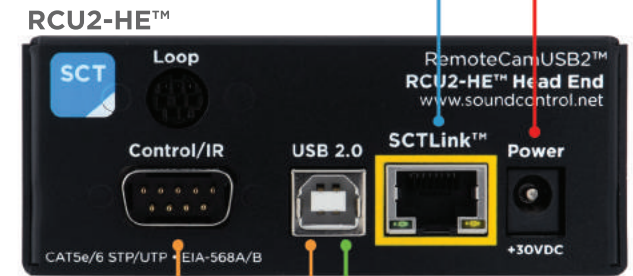

SCTLink™ Cable Specs

Integrator-Supplied CAT5e/CAT6 STP/UTP Cable EIA568A or EIA568B (10m-100m min/max Length)

SCTLink™ Cable

Power, Control & Video

The **SCTLink™** cable must always be a single, point-to-point CAT cable with no couplers or interconnections.

WPS-12 30VDC
100-240V 47-63Hz
Power Supply

RCC-C039-0.3M
6-Pin Mini-Din (Logitech) to USB-A (RCU2-CE™) to RJ45 (RCU2-CE™)

« Logitech Group Kit

» Logitech PTZ Pro 2 Camera Only

RCC-H039-1.0M
6-Pin Mini-Din (Logitech) to USB-B (RCU2-HE™) to DB9F (RCU2-HE™)

RCC-M004-1.0M
USB-B (RCU2-HE™) to USB-A (Computer)

Laptop
Logitech Cable 993-001131

Logitech Cable 993-001137

Laptop

Module Dimensions

RCU2-CE™: 2.264" W x 0.789" H x 3.725" D

RCU2-HE™: 3.8"W x 1.5"H x 3.814"D