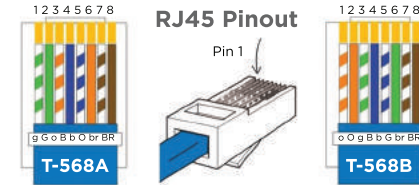

SCTLink™ Cable Specs

Integrator-Supplied CAT5e/CAT6 STP/UTP Cable EIA568A or EIA568B (10m-100m min/max Length)

SCTLink™ Cable

Power, Control & Video

The **SCTLink™** cable must always be a single, point-to-point CAT cable with no couplers or interconnections.

WPS-12 30VDC
100-240V 47-63Hz
Power Supply

RCC-C039-0.3M
6-Pin Mini-Din (Logitech) to USB-A (RCU2-CE™) to RJ45 (RCU2-CE™)

« Logitech Group Kit

» Logitech PTZ Pro 2 Camera Only

RCC-H039-1.0M
6-Pin Mini-Din (Logitech) to USB-B (RCU2-HE™) to DB9F (RCU2-HE™)

RCC-M004-1.0M
USB-B (RCU2-HE™) to USB-A (Computer)

Laptop
Logitech Cable 993-001131

Logitech Cable 993-001137

Laptop

Module Dimensions

RCU2-CE™: 2.264" W x 0.789" H x 3.725" D

RCU2-HE™: 3.8"W x 1.5"H x 3.814"D