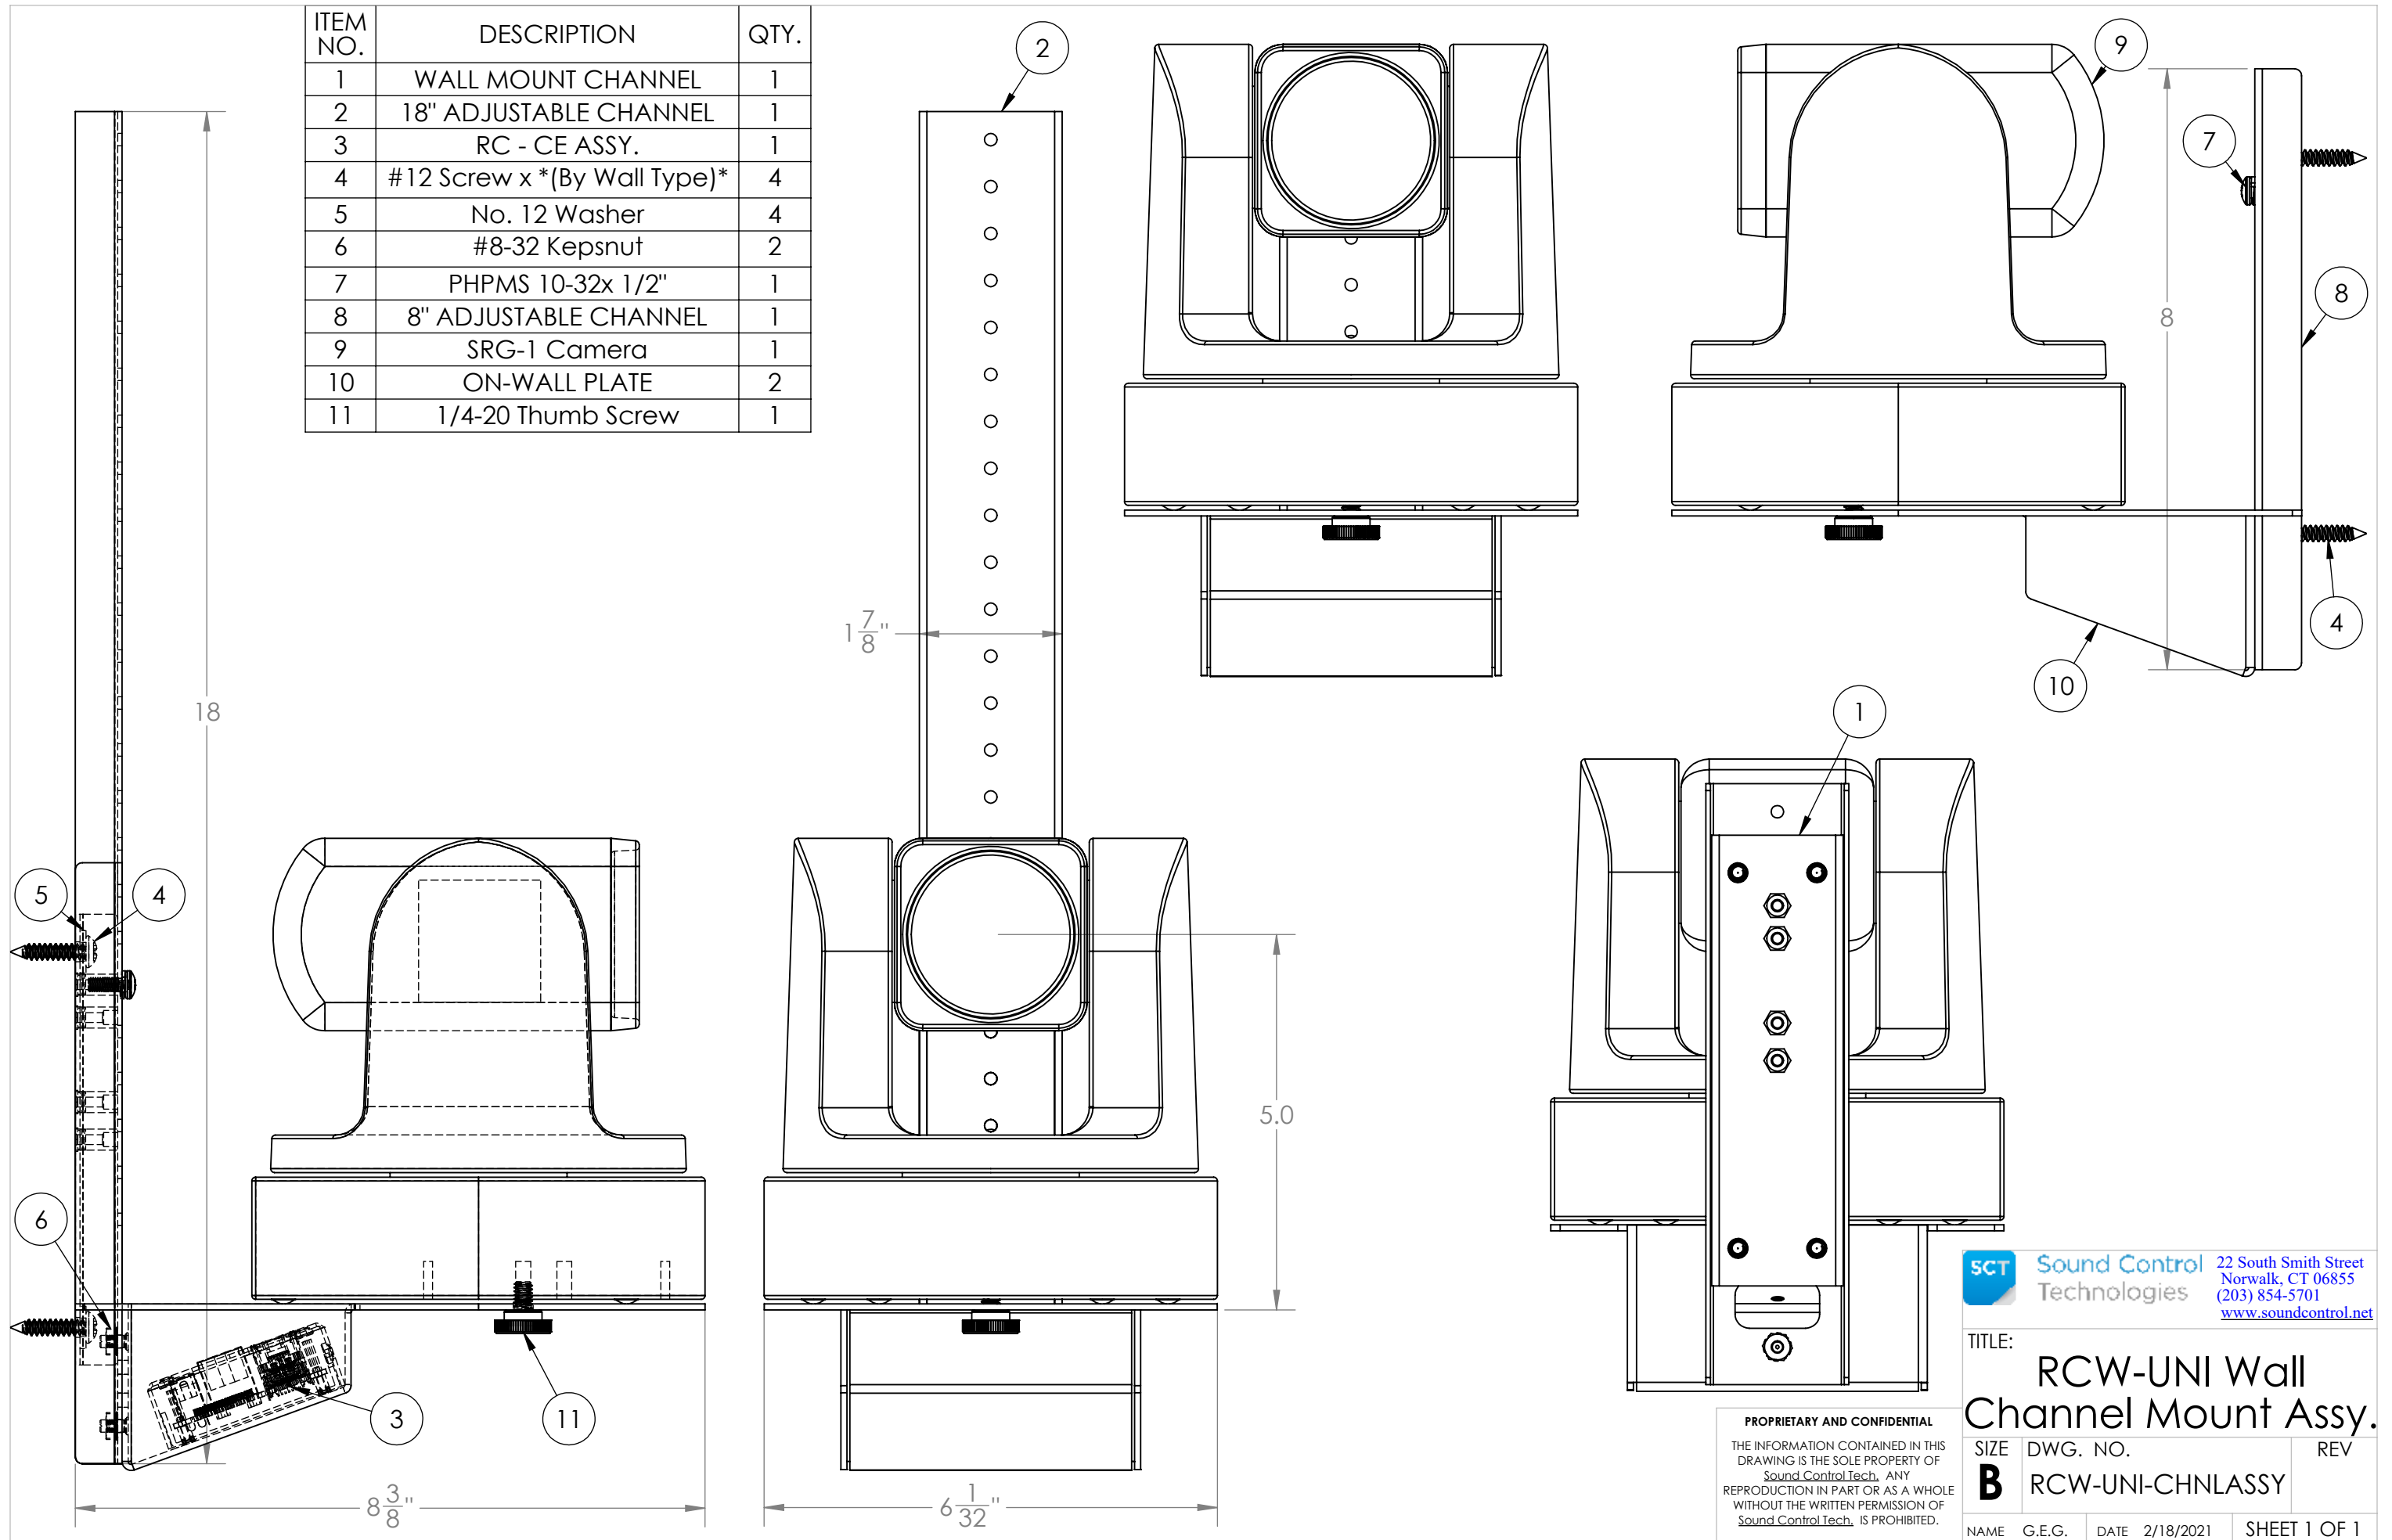

ITEM NO.	DESCRIPTION	QTY.
1	WALL MOUNT CHANNEL	1
2	18" ADJUSTABLE CHANNEL	1
3	RC - CE ASSY.	1
4	#12 Screw x *(By Wall Type)*	4
5	No. 12 Washer	4
6	#8-32 Kepsnut	2
7	PHPMS 10-32x 1/2"	1
8	8" ADJUSTABLE CHANNEL	1
9	SRG-1 Camera	1
10	ON-WALL PLATE	2
11	1/4-20 Thumb Screw	1

**SCT** Sound Control Technologies  
 22 South Smith Street  
 Norwalk, CT 06855  
 (203) 854-5701  
[www.soundcontrol.net](http://www.soundcontrol.net)

TITLE: RCW-UNI Wall Channel Mount Assy.

**PROPRIETARY AND CONFIDENTIAL**  
 THE INFORMATION CONTAINED IN THIS DRAWING IS THE SOLE PROPERTY OF Sound Control Tech. ANY REPRODUCTION IN PART OR AS A WHOLE WITHOUT THE WRITTEN PERMISSION OF Sound Control Tech. IS PROHIBITED.

SIZE	DWG. NO.	REV
<b>B</b>	RCW-UNI-CHNLASSY	
NAME	G.E.G.	DATE 2/18/2021
		SHEET 1 OF 1