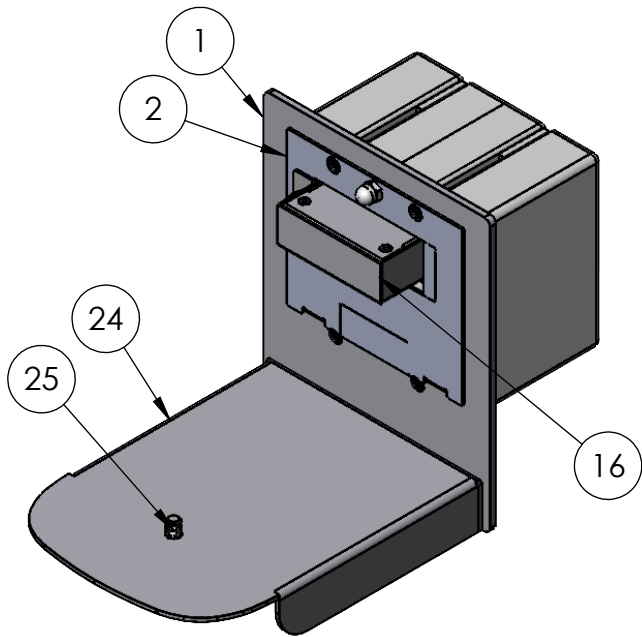

ITEM NO.	PART NUMBER	DESCRIPTION	QTY.
1	803-1102	RC5 WALL MOUNT PLATE	1
2	802-1102	Cover	1
3	801-1102	Bracket- Mounting	1
5	90760A199	8-32 Cap Nut	4
6	90272A144	PHPMS 6-32 X 1/4"	2
7	91802A151	6-32x3/4" OHPMS Black Face	4
16	803-1137	RC-Tx Camera End	1
24	803-1121	Logitech PTZ Pro RCM Shelf Wall Mount	1
25	94567A480	Thumb Screw 1/4-20"	1

 22 South Smith Street
 Norwalk, CT 06855
 (203) 854-5701
www.soundcontrol.net

TITLE:
**Logitech PTZ PRO 2
 Wall Mount**

PROPRIETARY AND CONFIDENTIAL
 THE INFORMATION CONTAINED IN THIS
 DRAWING IS THE SOLE PROPERTY OF
 Sound Control Tech. ANY REPRODUCTION
 IN PART OR AS A WHOLE
 WITHOUT THE WRITTEN PERMISSION OF
 Sound Control Tech. IS PROHIBITED.