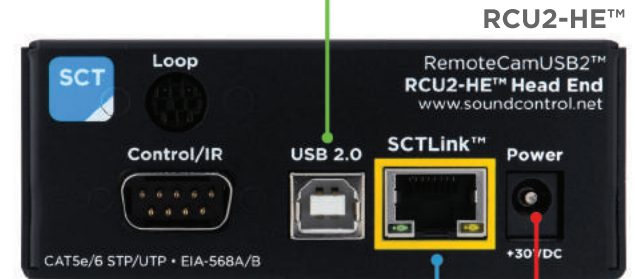

**Logitech Rally Camera**

Logitech-Provided POE Injector Module

**PPC-019-0.3M**  
RJ11 (RCU2-CE™) to 4mm Power Barrel (Logitech Injector) 12VDC

**RCC-M005-0.3M**  
USB-A (RCU2-CE™) to USB-C (Logitech Injector)

**Laptop**

**RCC-M004-1.0M**  
USB-B (RCU2-HE™) to USB-A (Computer)

**WPS-12 30VDC**  
100-240V 47-63Hz  
Power Supply

**SCTLink™ Cable**  
Power, Control & Video

The **SCTLink™** cable must always be a single, point-to-point CAT cable with no couplers or interconnections.

**SCTLink™ Cable Specs**

Integrator-Supplied CAT5e/CAT6 STP/UTP Cable  
EIA568A or EIA568B (10m-100m min/max Length)

**Module Dimensions**

**RCU2-CE™:** 2.264" W x 0.789"H x 3.725"D

**RCU2-HE™:** 3.8"W x 1.5"H x 3.814"D