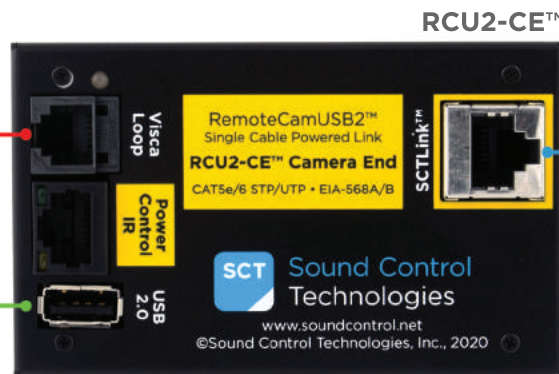

**Logitech Rally Camera**

Logitech-Provided POE Injector Module

**PPC-019-0.3M**  
RJ11 (RCU2-CE™) to 4mm Power Barrel (Logitech Injector) 12VDC

**RCC-M005-0.3M**  
USB-A (RCU2-CE™) to USB-C (Logitech Injector)

**Laptop**

**RCC-M004-1.0M**  
USB-B (RCU2-HE™) to USB-A (Computer)

**WPS-12 30VDC**  
100-240V 47-63Hz  
Power Supply

**SCTLink™ Cable**  
Power, Control & Video

The **SCTLink™** cable must always be a single, point-to-point CAT cable with no couplers or interconnections.

**SCTLink™ Cable Specs**

Integrator-Supplied CAT5e/CAT6 STP/UTP Cable  
EIA568A or EIA568B (10m-100m min/max Length)

**Module Dimensions**

**RCU2-CE™:** 2.264" W x 0.789"H x 3.725"D

**RCU2-HE™:** 3.8"W x 1.5"H x 3.814"D