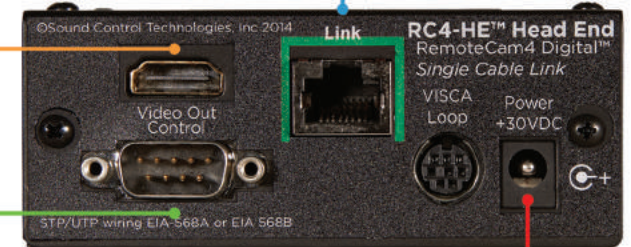

ClearOne Unite 200

SCTLink™ Cable Specs

Integrator-Supplied CAT5e/CAT6 STP/UTP Cable
T568A or T568B (10m-100m min/max Length)

SCTLink™ Cable

Power, Control & Video

The SCTLink™ cable must always be a single, point-to-point CAT cable with no couplers or interconnections.

RCC-C005-0.3M
RJ45 (RC4-CE™) Y Cable
to 4mm Power Barrel
to 8-Pin Mini Din

RC4-HE™

RCC-C001-0.3M
HDMI to HDMI
Video Cable

RCC-C006-0.3M
RJ11 to 8-Pin Mini Din
VISCA Loop Cable

RCC-H001-1.0M
HDMI to HDMI
Video Cable

RCC-H010-2.0M
DB9-F to DB9-F
Control Cable

WPS-12 30VDC
100-240V 47-63Hz
Power Supply

ClearOne Collaborate Pro 600 + 900

Module Dimensions

RC4-CE™: H: 0.93" (23mm) x W: 2.5" (63mm) x D: 3.741" (95mm)

RC4-HE™: H: 1.504" (38mm) x W: 3.813" (96mm) x D: 3.617" (91mm)