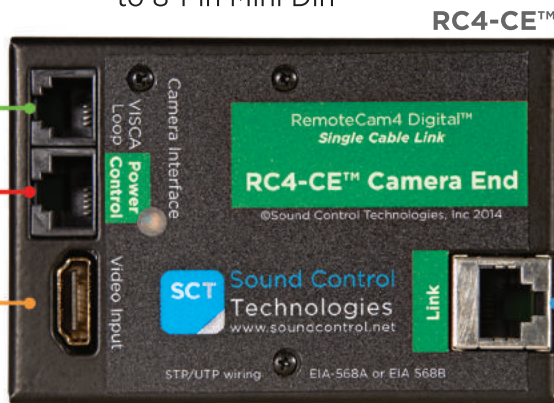

ClearOne Unite 200

SCTLink™ Cable Specs

Integrator-Supplied CAT5e/CAT6 STP/UTP Cable
T568A or T568B (10m-100m min/max Length)

SCTLink™ Cable

Power, Control & Video

The SCTLink™ cable must always be a single, point-to-point CAT cable with no couplers or interconnections.

RCC-C005-0.3M
RJ45 (RC4-CE™) Y Cable
to 4mm Power Barrel
to 8-Pin Mini Din

RC4-HE™

RCC-C001-0.3M
HDMI to HDMI
Video Cable

RCC-C006-0.3M
RJ11 to 8-Pin Mini Din
VISCA Loop Cable

RCC-H001-1.0M
HDMI to HDMI
Video Cable

RCC-H010-2.0M
DB9-F to DB9-F
Control Cable

WPS-12 30VDC
100-240V 47-63Hz
Power Supply

ClearOne Collaborate Pro 600 + 900

Module Dimensions

RC4-CE™: H: 0.93" (23mm) x W: 2.5" (63mm) x D: 3.741" (95mm)

RC4-HE™: H: 1.504" (38mm) x W: 3.813" (96mm) x D: 3.617" (91mm)