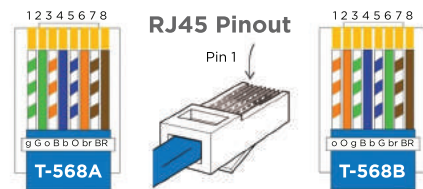

**SCTLink™ Cable**  
Power, Control & Video

The **SCTLink™** cable must always be a single, point-to-point CAT cable with no couplers or interconnections.

**RCC-C001-0.3M**  
HDMI to HDMI  
Video Cable

**RCC-C002-0.4M**  
RJ45 to RJ45 UTP  
Control Cable

**SCTLink™ Cable Specs**  
Integrator-Supplied CAT5e/CAT6 STP/UTP Cable  
EIA568A/EIA568B (10m-100m min/max Length)

**WPS-12 30VDC**  
100-240V 47-63Hz  
Power Supply

### Module Dimensions

**RC5-CE™:** 2.5"W x 0.875"H x 3.6875"D

**RC5-HE™:** 3.75"W x 1.5"H x 3.625"D