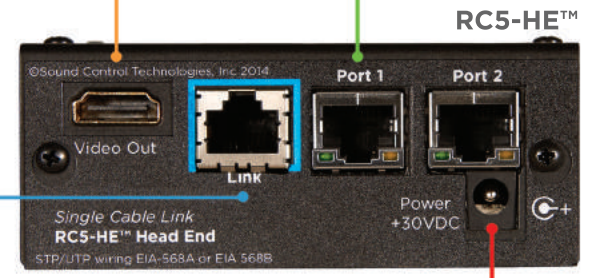

### ClearOne Unite 200 PTZ Camera

**PPC-004-0.4M**  
DC Power Cable

**RCC-H001-1.0M**  
HDMI to HDMI  
Video Cable

HDMI/DVI  
Device

**RCC-H016-1.0M**  
RJ45 to RJ45 UTP  
Control Cable

Generic  
Control Device

**SCTLink™ Cable**  
Power, Control & Video

The **SCTLink™** cable must always be a single, point-to-point CAT cable with no couplers or interconnections.

**RCC-C001-0.3M**  
HDMI to HDMI  
Video Cable

**RCC-C002-0.4M**  
RJ45 to RJ45 UTP  
Control Cable

**SCTLink™ Cable Specs**  
Integrator-Supplied CAT5e/CAT6 STP/UTP Cable  
EIA568A/EIA568B (10m-100m min/max Length)

**WPS-12 30VDC**  
100-240V 47-63Hz  
Power Supply

### Module Dimensions

**RC5-CE™:** 2.5"W x 0.875"H x 3.6875"D

**RC5-HE™:** 3.75"W x 1.5"H x 3.625"D