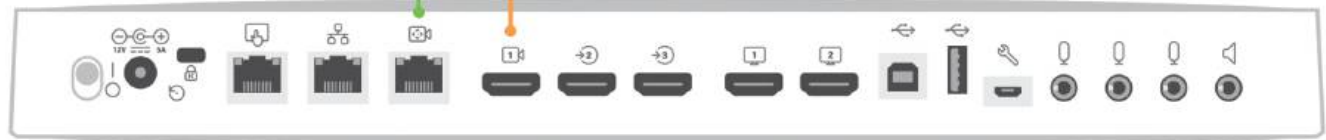

Cisco CS-CAM-PTZ12+

RCC-C001-0.3M
HDMI to HDMI Video Cable

RCC-C002-0.3M
RJ45 to RJ45 UTP Control Cable

PPC-004-0.4M
Power Cable

RC5-CE™

RC5-HE™

SCTLink™ Cable
Power, Control & Video
The SCTLink™ cable must always be a single, point-to-point CAT cable with no couplers or interconnections.

WPS-12 30VDC
100-240V 47-63Hz
Power Supply

SCTLink™ Cable Specs

Integrator-Supplied CAT5e/CAT6 STP/UTP Cable
T568A or T568B (10m-100m min/max Length)

RCC-H016-1.0M
RJ45 to RJ45
UTP Control Cable

RCC-H001-1.0M
HDMI to HDMI
Video Cable

Module Dimensions

RC5-CE™: H: 0.93" (23mm) x W: 2.5" (63mm) x D: 3.741" (95mm)

RC5-HE™: H: 1.504" (38mm) x W: 3.813" (96mm) x D: 3.617" (91mm)

Cisco Codec Plus, Codec Pro & SX80 Codecs