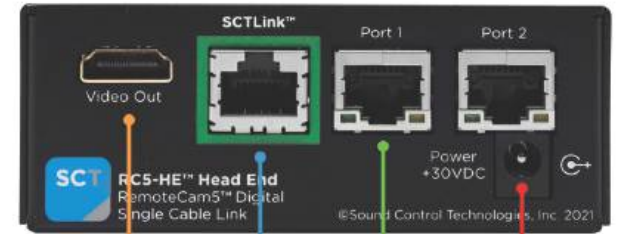

Cisco CS-CAM-PTZ12+

RCC-C001-0.3M
HDMI to HDMI Video Cable

RCC-C002-0.3M
RJ45 to RJ45 UTP Control Cable

PPC-004-0.4M
Power Cable

RC5-CE™

RC5-HE™

SCTLink™ Cable
Power, Control & Video
The SCTLink™ cable must always be a single, point-to-point CAT cable with no couplers or interconnections.

WPS-12 30VDC
100-240V 47-63Hz
Power Supply

SCTLink™ Cable Specs

Integrator-Supplied CAT5e/CAT6 STP/UTP Cable
T568A or T568B (10m-100m min/max Length)

RCC-H016-1.0M
RJ45 to RJ45
UTP Control Cable

RCC-H001-1.0M
HDMI to HDMI
Video Cable

Module Dimensions

RC5-CE™: H: 0.93" (23mm) x W: 2.5" (63mm) x D: 3.741" (95mm)

RC5-HE™: H: 1.504" (38mm) x W: 3.813" (96mm) x D: 3.617" (91mm)

Cisco Codec Plus, Codec Pro & SX80 Codecs