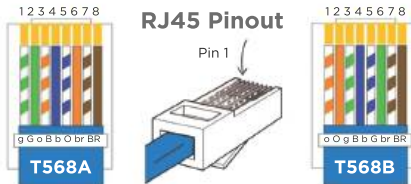

Cisco CS-CAM-PTZ12+

RCC-C001-0.3M
HDMI to HDMI Video Cable

RCC-C002-0.3M
RJ45 to RJ45 UTP Control Cable

PPC-004-0.4M
Power Cable

RC5-CE™

RC5-HE™

SCTLink™ Cable
Power, Control & Video
The SCTLink™ cable must always be a single, point-to-point CAT cable with no couplers or interconnections.

WPS-12 30VDC
100-240V 47-63Hz
Power Supply

SCTLink™ Cable Specs

Integrator-Supplied CAT5e/CAT6 STP/UTP Cable
T568A or T568B (10m-100m min/max Length)

RCC-H016-1.0M
RJ45 to RJ45
UTP Control Cable

RCC-H001-1.0M
HDMI to HDMI
Video Cable

Module Dimensions

RC5-CE™: H: 0.93" (23mm) x W: 2.5" (63mm) x D: 3.741" (95mm)

RC5-HE™: H: 1.504" (38mm) x W: 3.813" (96mm) x D: 3.617" (91mm)

Cisco Codec Plus, Codec Pro & SX80 Codecs